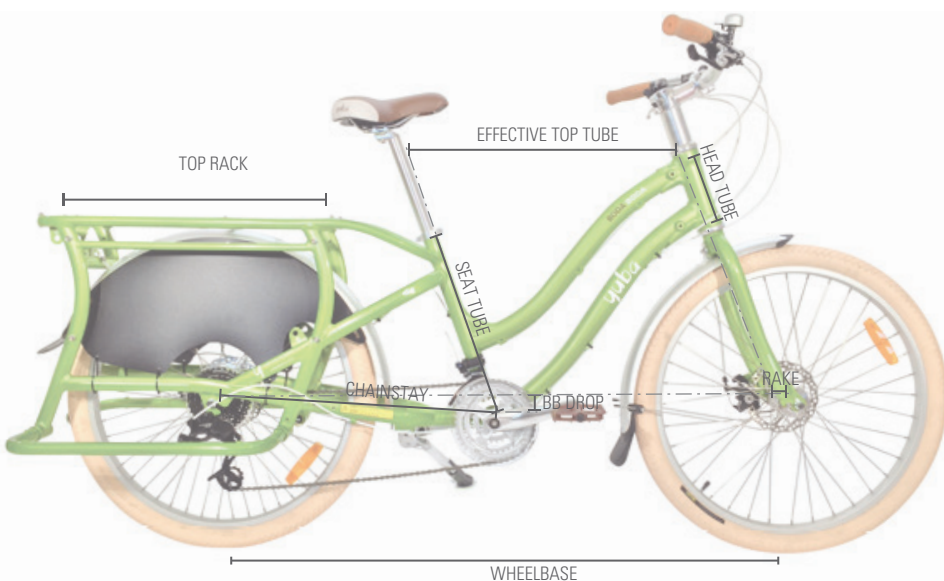

Frame Geometry

Boda Boda V3

Top Tube	590mm	630mm
Seat Tube	420mm	420mm
Head Angle	71°	71°
Seat Tube Angle	71°	71°
Chainstay	591.3mm	591.3mm
Bottom Bracket Drop	45mm	45.4mm
Head Tube	160mm	175mm
Fork Rake (Offset)	40mm	40mm
Wheelbase	1206mm	1246 mm
Top Rack	640mm	640mm
Color Options	<input type="checkbox"/> <input type="checkbox"/> <input checked="" type="checkbox"/>	<input checked="" type="checkbox"/>
Minimum Rider Height	4'9"	5'5"
Maximum Rider Height	5'10"	6'6"

NOTE: STEP THRU PICTURED ABOVE

yubabikes.com

Technical Specs

FRAME KIT

Frame	Boda Boda 6061 Aluminum w/Disc Tabs
Fork	Boda Boda V3 Cr-Mo 1.5" Threadless w/Disc Tabs
Sideloaders	Boda Boda V3 Aluminum

COCKPIT

Headset	Neco 1.5" Conventional Threadless
Stem	Intek 1.5" Stem (80mm Step Thru 100mm Step Over)
Handlebars	Zoom 31.8mm City Handlebars
Grips	Velo Cork
Saddle	Yuba Boda Boda Comfort Saddle
Seatpost	30.9mm Aluminum (400mm Step Thu, 500mm Step Over)

WHEELS

Rim	Double Wall (36H Front 48H Rear)
Hubs	Nuttet Cr-Mo Axle (36H Front 48H Rear)
Tires	WTB Freedom 26" x 1.95"

EXTRAS & ADD-ONS

Included	Bell, Fenders w/Wheelskirts, Sturdy Side Stand
Optional	Baguette, Bamboo Boards, Bread Basket, e-RAD Motor, Child Seat, Deflopilator, Double Stand, Hold-Ons, Mini Monkey Bars, MultiUtility Deck, Pin Lock, Ring, Soft Spot