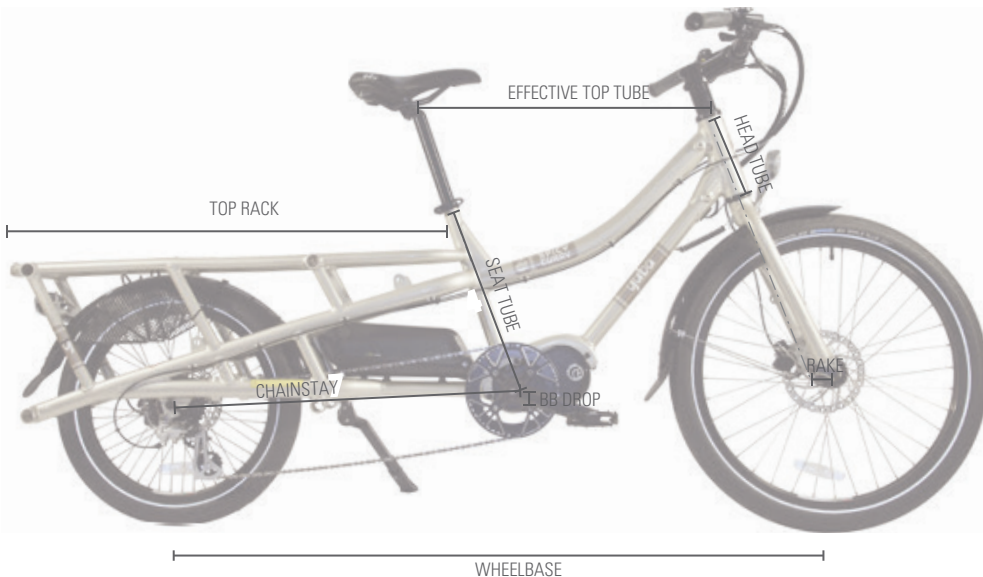

Frame Geometry

Spicy Curry One Size

Top Tube	630mm
Seat Tube	420mm
Head Angle	71°
Seat Tube Angle	71°
Chainstay	725mm
Bottom Bracket Drop	-23mm
Head Tube	175mm
Fork Rake (Offset)	59mm
Wheelbase	1381mm
Top Rack	900mm
Color Options	<input type="checkbox"/>
Minimum Rider Height	5'0"
Maximum Rider Height	6'5"

yubabikes.com

Technical Specs

FRAME KIT

Frame	Spicy Curry 6061 Aluminum w/Disc Tabs
Fork	Spicy Curry Cr-Mo 1.5" Threadless w/Disc Tabs
Sideloaders	Sold Separately

COCKPIT

Headset	VP 1.5" Conventional Threadless
Stem	Kalloy 1.5" Stem 100mm
Handlebars	Zoom 31.8mm City Handlebars
Grips	Velo Ergo Grip w/Clamp
Saddle	Velo Comfort Saddle
Seatpost	30.9mm Aluminum 400mm & 500mm

BRAKE KIT

Levers	Shimano M396 Hydraulic
Brake	Shimano M396 Hydraulic
Rotor	Shimano (180mm Front 180mm Rear)

TRANSMISSION

Front Derailleur	N/A
Rear Derailleur	Shimano RD-M310
Shift Levers	Shimano SL-M310 8-Speed Trigger Shifter
Cassette	Shimano 11-32T 8-Speed
Chain	KMC X8 8-Speed
Crankset	Lasco 170mm 48T
Pedals	VP-565 Alloy

WHEELS

Rim	Weinmann HL32 MTB (36H Front 48H Rear)
Hubs	Joytech Cr-Mo QR (36H Front 48H Rear)
Tires	Schwallbe Big Apple Plus (26" x 2.15" Front 20" x 2.15" Rear)

EXTRAS & ADD-ONS

Motor	Currie 350W Centerdrive w/48V 8.8aH Lithium Ion Battery
Included	Bell, Deflopilator, Fenders, AXA Front/Rear LED Light, Side Stand
Optional	2-Go, Bread Basket, Carry-Ons, Child Seat, Hold-Ons, Mini Monkey Bars, MultiUtility Deck, Ring, Side Boards, Soft Spot, Stand Alone